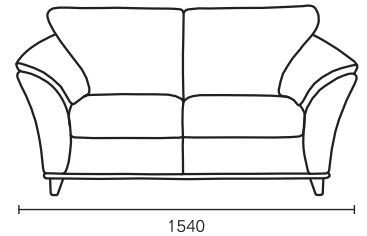

## Sandra

Can be delivered as sharp or round corner.

### TECHNICAL SPECIFICATIONS

frame: wood/plywood  
 springs: in the seat - no-zag  
 cushions: cold cure polyurethane foam, polyester wadding in the back - polyester fibre

Can be delivered with or without the visible wooden frame.